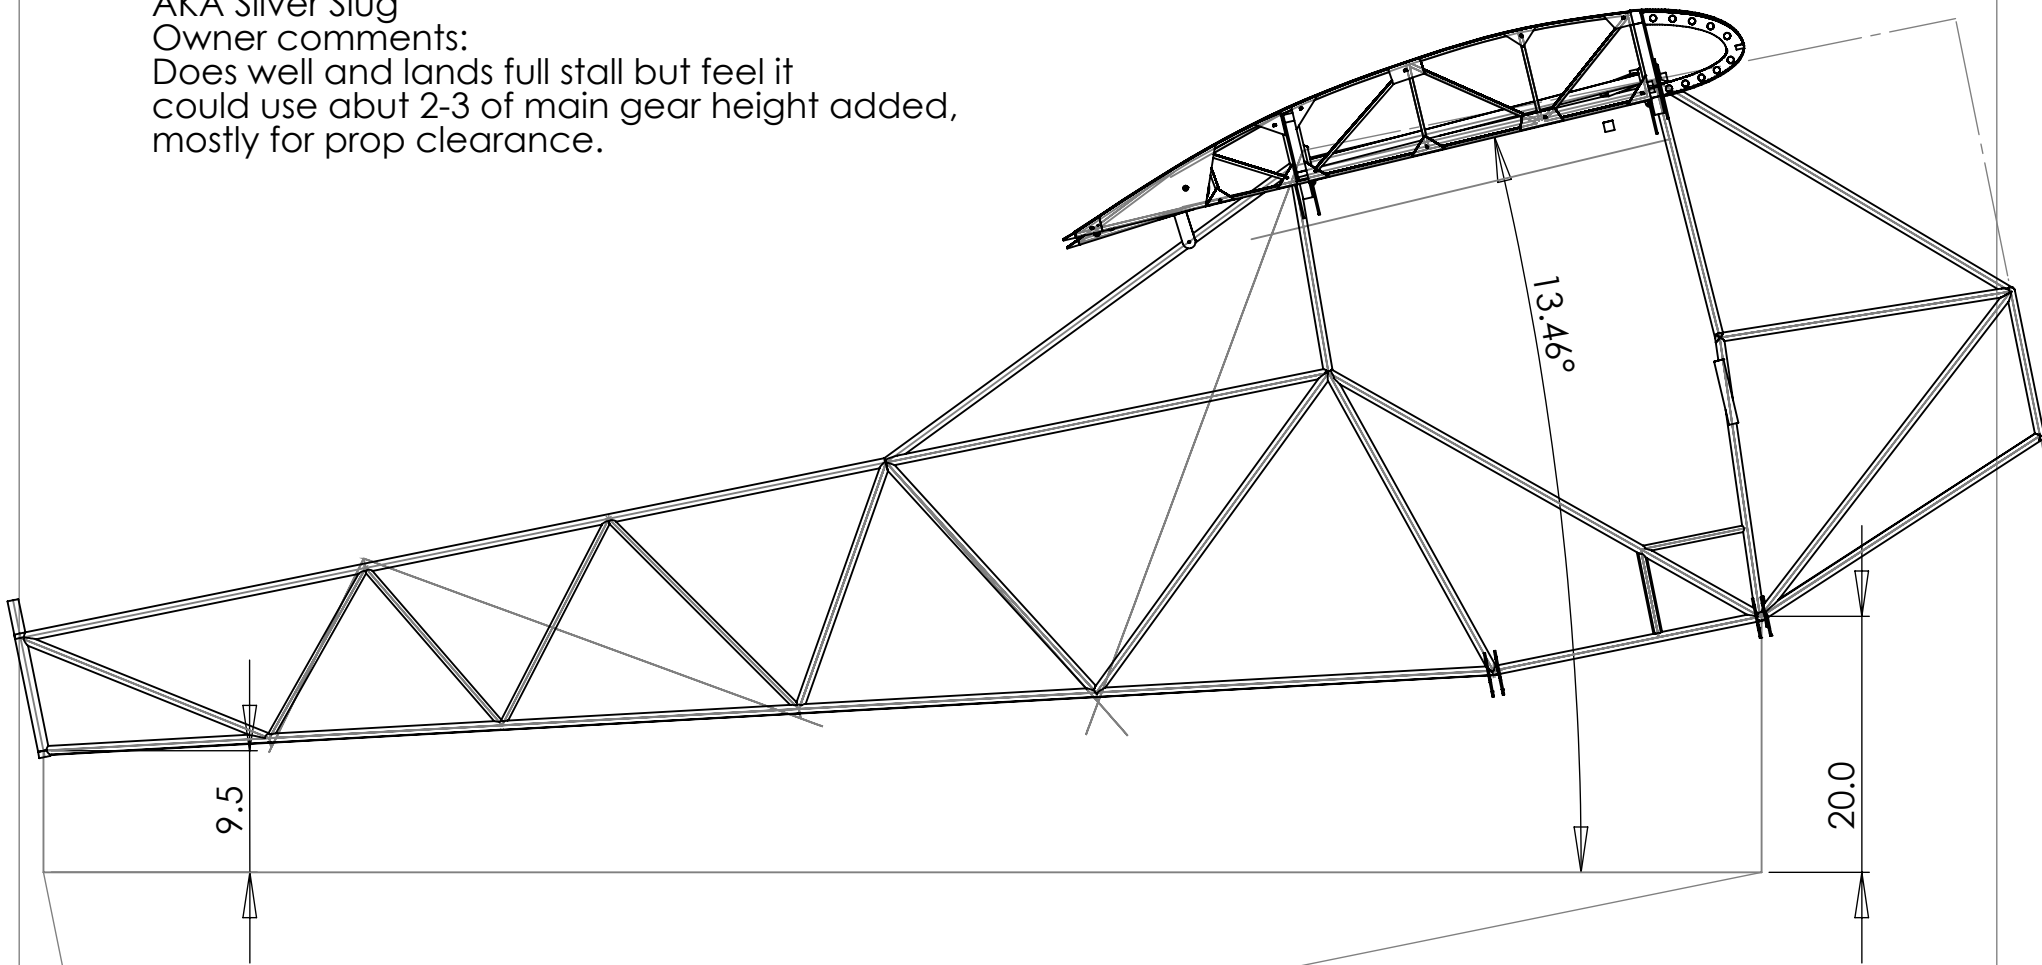

AKA Silver Slug
 Owner comments:
 Does well and lands full stall but feel it
 could use abut 2-3 of main gear height added,
 mostly for prop clearance.

PROPRIETARY AND CONFIDENTIAL
 THE INFORMATION CONTAINED IN THIS
 DRAWING IS THE SOLE PROPERTY OF
 <INSERT COMPANY NAME HERE>. ANY
 REPRODUCTION IN PART OR AS A WHOLE
 WITHOUT THE WRITTEN PERMISSION OF
 <INSERT COMPANY NAME HERE> IS
 PROHIBITED.

		DIMENSIONS ARE IN INCHES		NAME	DATE	<i>Iron Design L.L.C.</i>
		TOLERANCES:		DRAWN		
		FRACTIONAL ±		CHECKED		
		ANGULAR: MACH ± BEND ±		ENG APPR.		
		TWO PLACE DECIMAL ±		MFG APPR.		
		THREE PLACE DECIMAL ±		Q.A.		
		MATERIAL --		COMMENTS:		SIZE A DWG. NO. REV. SCALE:1:100 WEIGHT: SHEET 1 OF 1
NEXT ASSY	USED ON	FINISH --				
APPLICATION		DO NOT SCALE DRAWING				